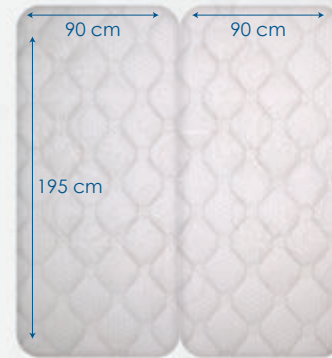

Two control motor & Two remote control for separate bed adjustability to each partner

Twin King-sized bed

Another exceptional size is the Twin King-sized bed of two beds sized 90cm x 195cm or 100x195cm each that also suits two adults. This unique form is equipped by two control motors & two remote controls, one for each of the beds. It allows separate bed adjustability to each partner so they can customize their positions separately according to the activity intended by each of them.

Single Individual bed

Cirém Confort also offers the 140x195cm bed that is adequate for two children or one adult, and the 90x195cm, 100x195cm & 120x195cm that are suitable for one single individual. Those Four sizes have one control motor and one remote control for adjustability.