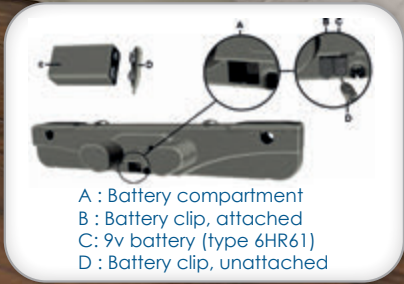

A : Battery compartment
B : Battery clip, attached
C : 9v battery (type 6HR61)
D : Battery clip, unattached