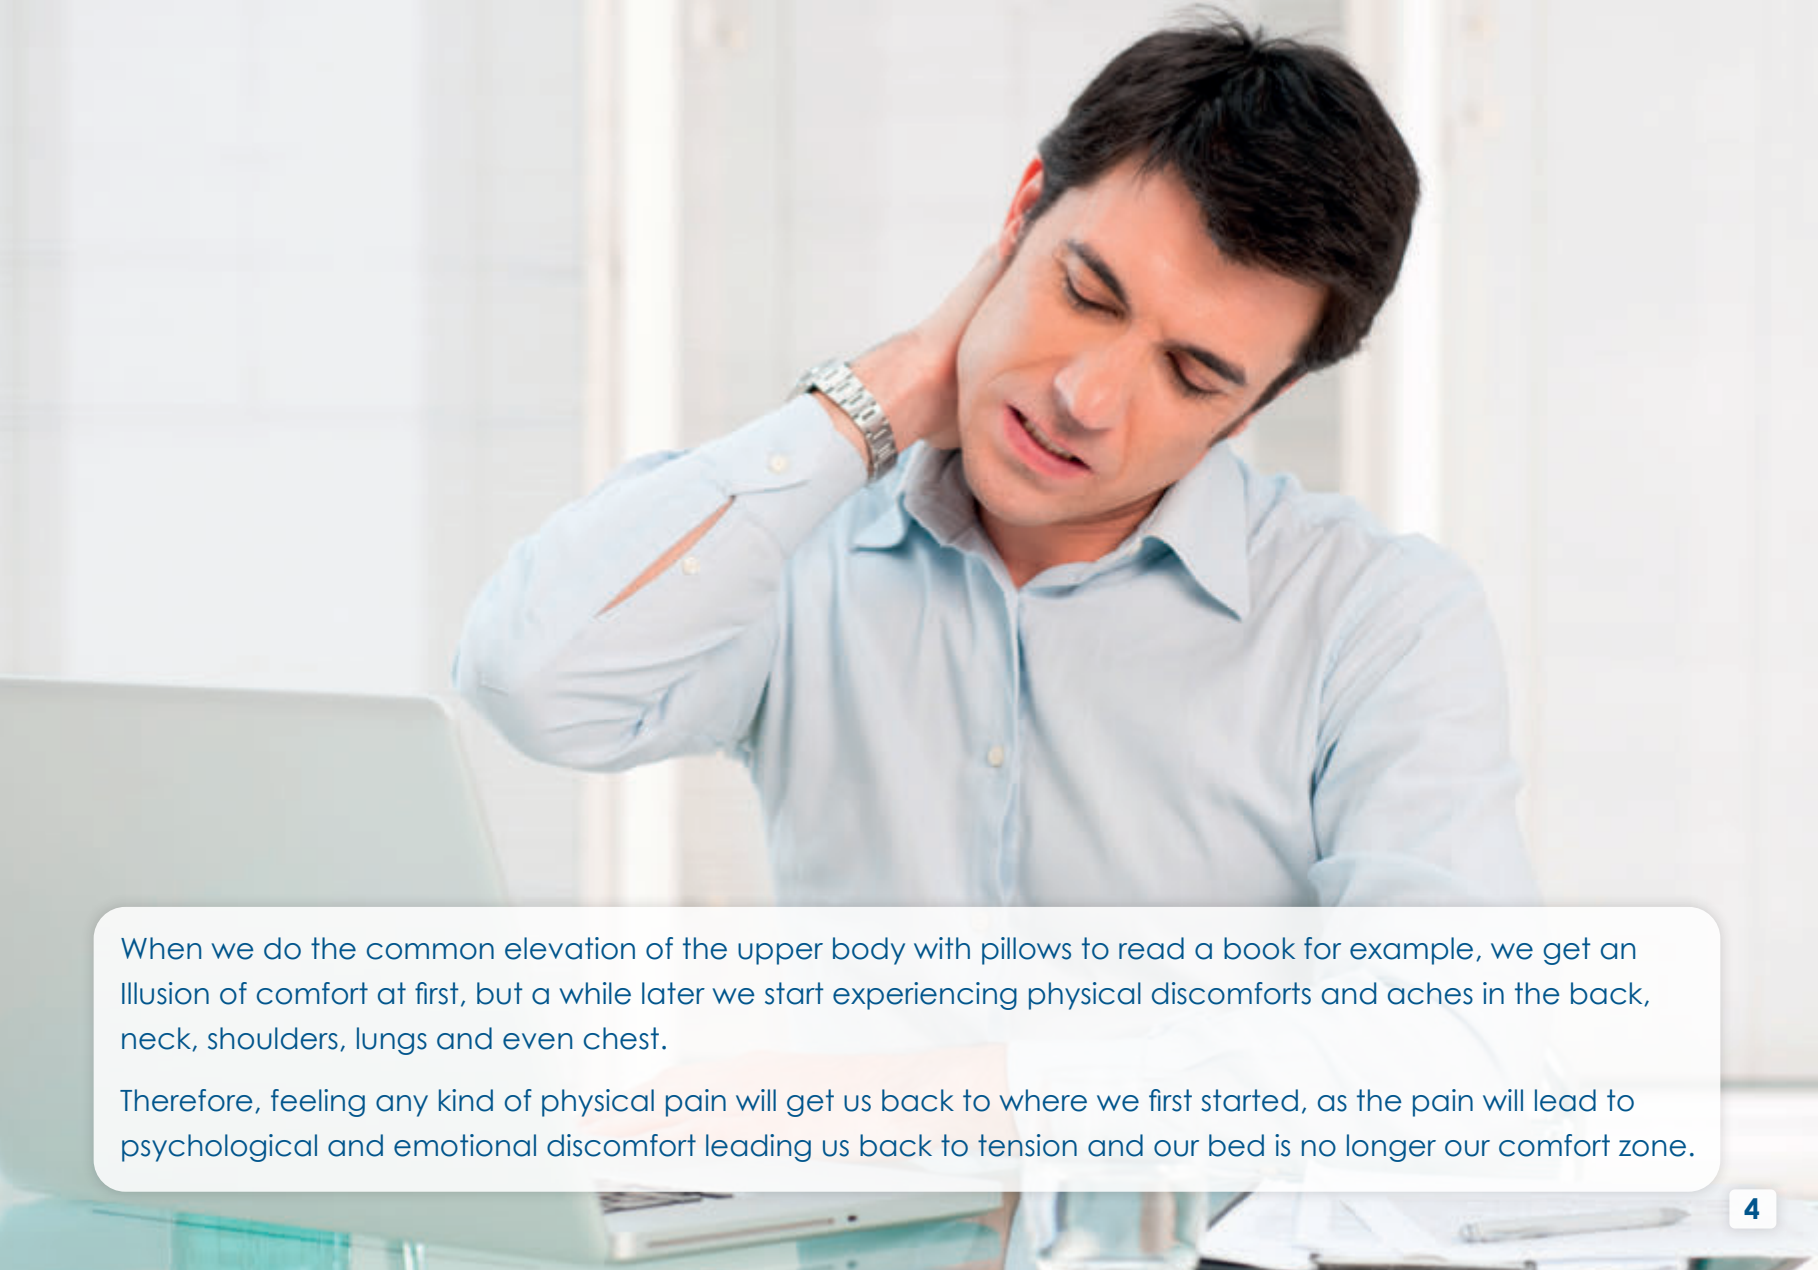

CIREM
Confort

Your Comfort Zone

Ultimate Relaxation

"I need to relax" is an insistent continuous feeling we get through our daily busy lives, and thus we never stop craving the sensation.

Relaxation is an act of calming our bodies and our minds as well. It sets us to renew our energy and turn our mood around. We basically resort to sleep to relax and let discomfort subside, but that's not the only way. After a long hectic day we seek relaxation in daily routines when we lay down, read, watch TV, or use the computer.

We tend to relax and have quality time for ourselves, but are we actually doing it the right way? Do we stay in right postures that would guarantee the ultimate relaxation we can really get?

We're unaware that not feeling comfortable and relaxed is the foremost cause of mental, emotional, and physical problems. We must stay mindful that as relaxation is a necessity for a person's health, it's ultimately reached when we are comfortable and when we experience a luxurious life.

Thus we owe it to ourselves to rethink comfort... rethink relaxation... and seek to indulge in a luxurious, comfortable, and healthy lifestyle. We deserve to reach the utmost state of relaxation, to truly enter and fully experience the real meaning of a comfort zone, and that's through choosing the right and perfect household bed that would let us escape labor life and lead us into the comfort zone experience.

When we do the common elevation of the upper body with pillows to read a book for example, we get an illusion of comfort at first, but a while later we start experiencing physical discomforts and aches in the back, neck, shoulders, lungs and even chest.