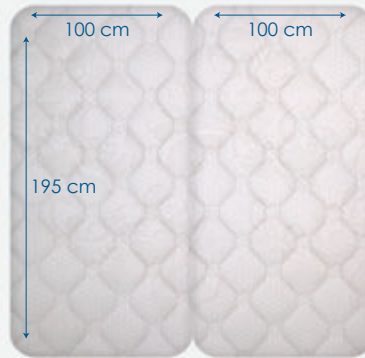

Two control motor & Two remote control for separate bed adjustability to each partner